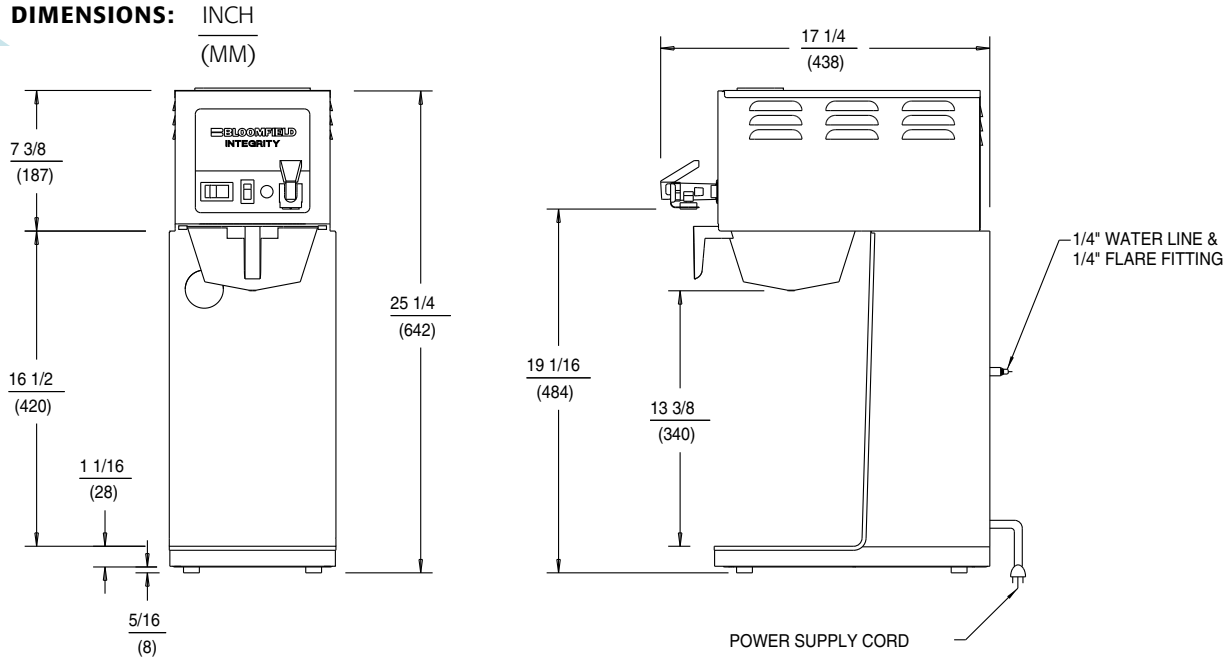

DIMENSIONS:

SPECIFICATIONS:

MODELS	WATTS	VOLTS	AMPS	PHASE	POWER SUPPLY CORD
*8773	1500	120	12.5	SINGLE	NEMA 5-15P
☼ 8773AU	1800	240	7.5	SINGLE	SUPPLIED
☼ ☼ 8773EU/UK	1800	220-240	7.5	SINGLE	SUPPLIED

*☼ Also meets Canadian standards. ☼☼ Denotes CE approved models. ☼☼ Denotes export products.