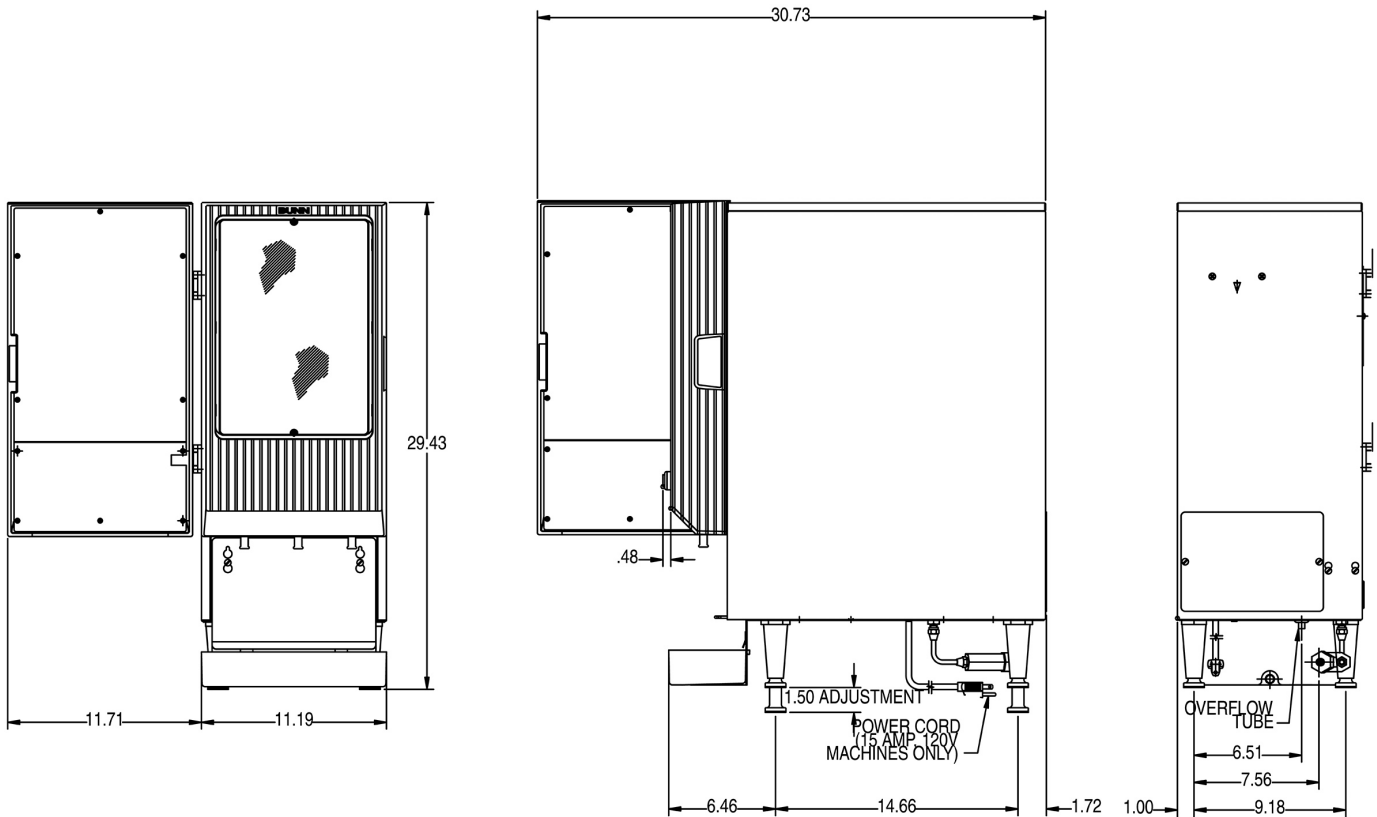

Created on:
11/13/2015

Unit			Shipping					
	Width	Height	Depth	Width	Height	Depth	Weight	Volume
English	11.3 in.	30.0 in.	23.3 in.	-	-	-	0.000 lbs	-
Metric	28.7 cm	76.2 cm	59.2 cm	-	-	-	0.000 kgs	-

BUNN® reserves the right to change specifications and product design without notice. Such revisions do not entitle the buyer to corresponding changes, improvements, additions or replacements for previously purchased equipment. For most current specifications and other info visit bunn.com.