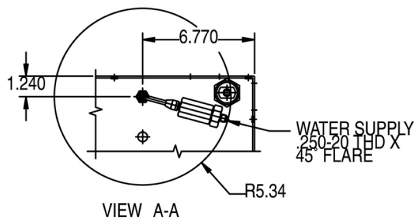

PSI	kPa	Fitting Supplied	Water Flow Required (GPM)
20-90	138-621	1/4" Male Flare Fitting	-

CAD Drawings

2D	Revit	KLC
●		

BUNN® reserves the right to change specifications and product design without notice. Such revisions do not entitle the buyer to corresponding changes, improvements, additions or replacements for previously purchased equipment. For most current specifications and other info visit bunn.com.

Created on:
11/13/2015

Unit			Shipping					
	Width	Height	Depth	Width	Height	Depth	Weight	Volume
English	11.3 in.	30.0 in.	23.3 in.	-	-	-	0.000 lbs	-
Metric	28.7 cm	76.2 cm	59.2 cm	-	-	-	0.000 kgs	-

BUNN® reserves the right to change specifications and product design without notice. Such revisions do not entitle the buyer to corresponding changes, improvements, additions or replacements for previously purchased equipment. For most current specifications and other info visit bunn.com.