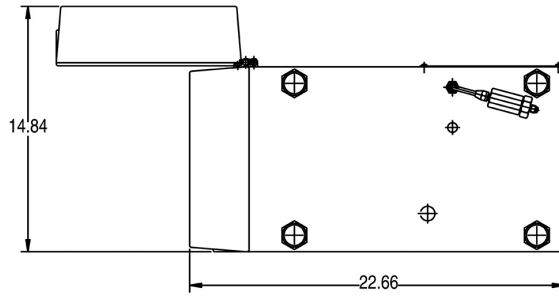

PSI	kPa	Fitting Supplied	Water Flow Required (GPM)
20-90	138-621	1/4" Male Flare Fitting	-

CAD Drawings

2D	Revit	KLC
●		

BUNN® reserves the right to change specifications and product design without notice. Such revisions do not entitle the buyer to corresponding changes, improvements, additions or replacements for previously purchased equipment. For most current specifications and other info visit bunn.com.

Created on:
11/13/2015

Unit			Shipping					
	Width	Height	Depth	Width	Height	Depth	Weight	Volume
English	11.3 in.	30.0 in.	23.3 in.	-	-	-	0.000 lbs	-
Metric	28.7 cm	76.2 cm	59.2 cm	-	-	-	0.000 kgs	-

BUNN® reserves the right to change specifications and product design without notice. Such revisions do not entitle the buyer to corresponding changes, improvements, additions or replacements for previously purchased equipment. For most current specifications and other info visit bunn.com.