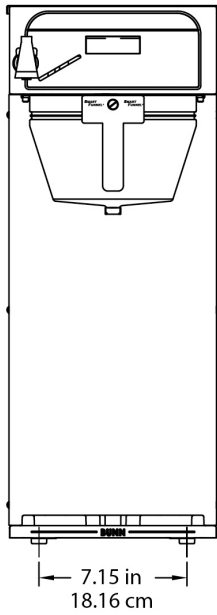

Electrical & Capacity

Volts	Amps	Watts	Cord Attached	Plug Type	8oz cups/hr 236ml cups/hr	Input H ₂ O Temp.	Phase	# Wires plus Ground	Hertz
120	14	1700	Yes	NEMA 5-15P	-	60°F (15.5°C)	1	2	60
120/208	14	2900	-	N/A	1088	60°F (15.5°C)	-	-	-
120/240	17	4050	-	N/A	1446	60°F (15.5°C)	-	-	-

Plumbing Requirements

PSI	kPa	Fitting Supplied	Water Flow Required (GPM)
20-90	138-621	3/8" Male Flare Fitting	-

CAD Drawings

2D	Revit	KLC
●		

BUNN® reserves the right to change specifications and product design without notice. Such revisions do not entitle the buyer to corresponding changes, improvements, additions or replacements for previously purchased equipment. For most current specifications and other info visit bunn.com.

Created on:
05/02/2017

	Unit			Shipping				
	Width	Height	Depth	Width	Height	Depth	Weight	Volume
English	10.0 in.	26.2 in.	19.9 in.	-	-	-	46.860 lbs	-
Metric	25.4 cm	66.5 cm	50.5 cm	-	-	-	21.256 kgs	-

BUNN® reserves the right to change specifications and product design without notice. Such revisions do not entitle the buyer to corresponding changes, improvements, additions or replacements for previously purchased equipment. For most current specifications and other info visit bunn.com.