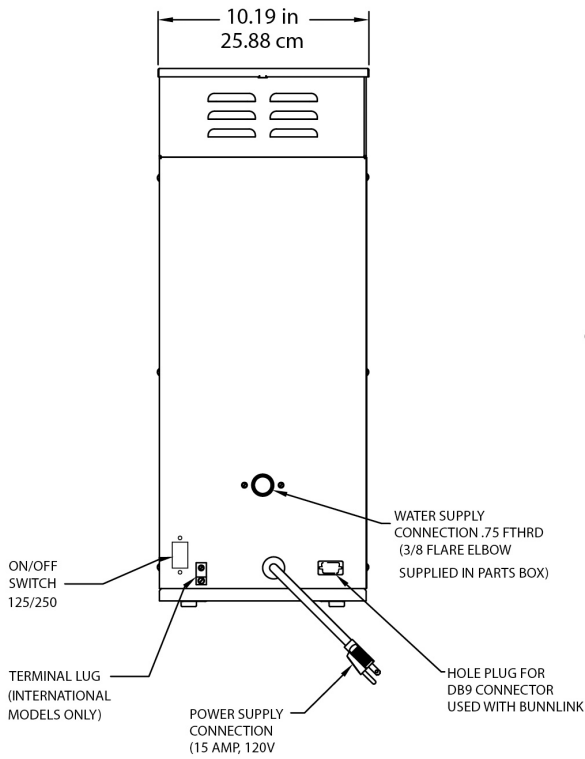

Created on:
05/02/2017

	Unit			Shipping				
	Width	Height	Depth	Width	Height	Depth	Weight	Volume
English	10.0 in.	26.2 in.	19.9 in.	-	-	-	46.860 lbs	-
Metric	25.4 cm	66.5 cm	50.5 cm	-	-	-	21.256 kgs	-

BUNN® reserves the right to change specifications and product design without notice. Such revisions do not entitle the buyer to corresponding changes, improvements, additions or replacements for previously purchased equipment. For most current specifications and other info visit bunn.com.