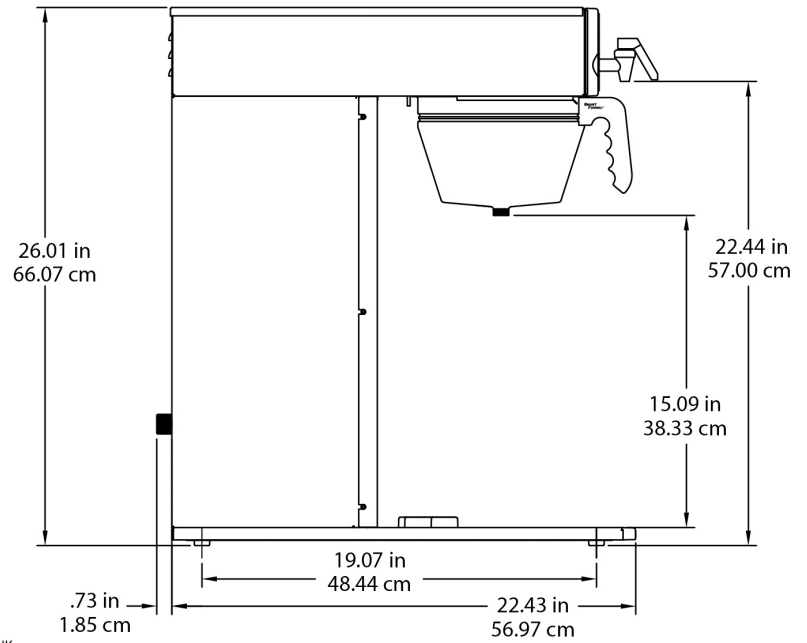

Created on:
05/02/2017

	Unit			Shipping				
	Width	Height	Depth	Width	Height	Depth	Weight	Volume
English	10.0 in.	26.2 in.	19.9 in.	-	-	-	46.860 lbs	-
Metric	25.4 cm	66.5 cm	50.5 cm	-	-	-	21.256 kgs	-

BUNN® reserves the right to change specifications and product design without notice. Such revisions do not entitle the buyer to corresponding changes, improvements, additions or replacements for previously purchased equipment. For most current specifications and other info visit bunn.com.