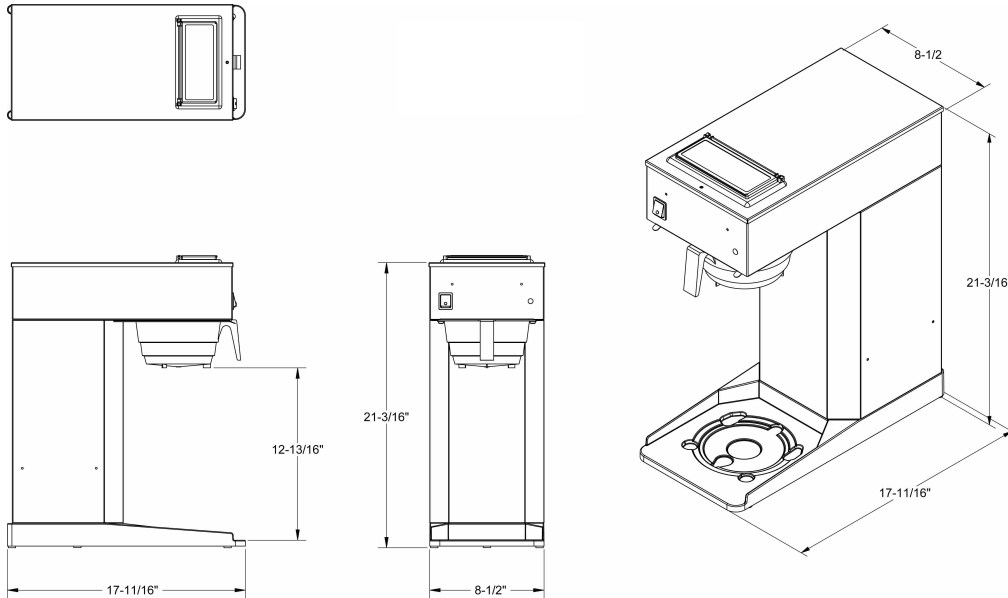

AK-LD

Pour Over Brewer

Ready light incorporated for optimum brewing temperatures.

Durable stainless steel construction.

Master power switch.

Ready Light incorporated for optimum brewing temperatures.

MODEL	WIDTH	DEPTH	HEIGHT	(USA)	CANADA	WEIGHT	CU.FT.
AK-LD	8 1/2"	17 11/16"	21 3/16"	14.6A	11.7A	28LB.	7.81