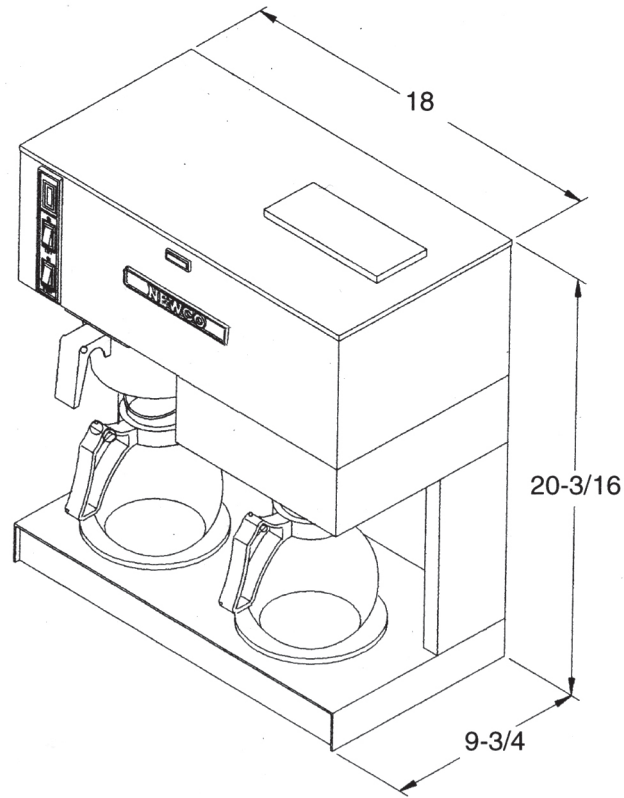

RC2
Pour-over

The R model family of equipment is designed to offer years of trouble free operation while delivering a consistently great cup of coffee with every brew. Incorporating a traditional displacement tank system, back up pour over feature and rugged stainless steel construction.

MODEL	WIDTH	DEPTH	HEIGHT	(USA)	(CANADA)	WEIGHT	CU.FT.
RC-2	18"	9 3/4"	20 3/16"	13.5A	10.8A	28LB.	5.29
120 VOLT, 15AMP