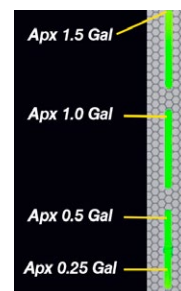

Encapsulated control board – Protects against steam, water and impact.

Field selectable for 0.5, 1.0 or 1.5 gal. batch brewing.

New highly-styled hot water faucet provides easy access to an unlimited supply of hot water for teas, soups, instants or other general need.

GemX Satellite Features

Easy Maintenance – Smart, water-tolerant design.

Intuitive FreshTrac LED System – Communicates freshness and volume at a distance – no distracting alarms.

Satellite Bottom Sloping Design – Allows full evacuation. Easy to empty and clean.

User Selectable LED Colors – Green, White, Yellow or Red. Select “fresh” color and a 2nd color for “Quality Expired.”

- **COLOR 1** – Flashes During Brew Cycle
- **COLOR 1** – Solid ON Indicates “Fresh”; programmable from 20 to 230 min.
- **COLOR 2** – Flashes to indicate “Quality Expired”. Continuous for up to 18 hours.
- **SOLID BLUE** – Indicates volume after warmer is OFF; Warmer turns off automatically after 18 hours from start of brew cycle. No light indicates satellite is empty.